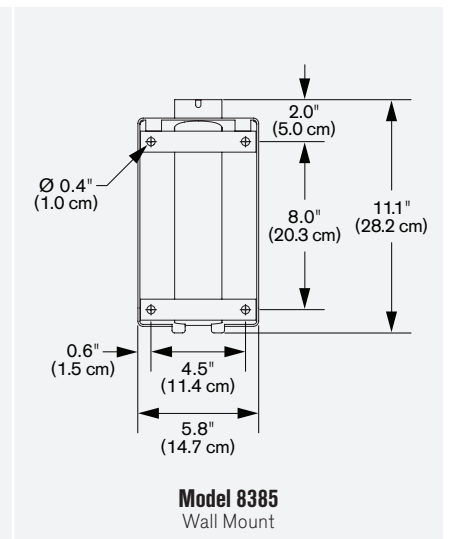

Phone: 800.524.2744 | Fax: 610.253.9521 | E-mail: sales@LCDarms.com | Web: www.LCDarms.com