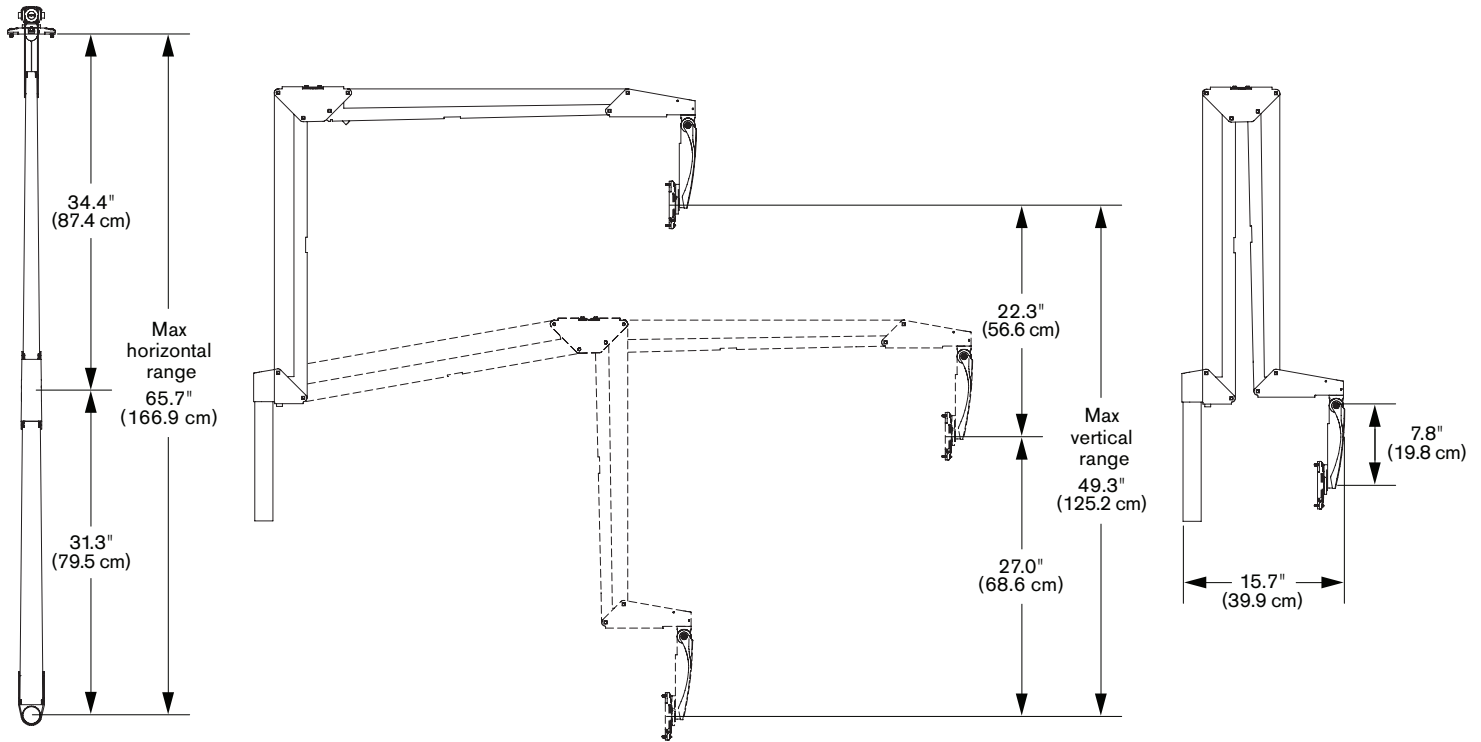

Model 9400

Specifications

TOP VIEW
Horizontal Range

SIDE VIEW
Vertical Range

SIDE VIEW
Arm Folded

CAPABILITIES

- **Vertical range**..... 49.3" (125.2 cm)
- **Horizontal range**..... 65.7" (166.9 cm)
- **Monitor tilt**..... up to 60 degrees
- **Monitor rotation**..... 340 degrees
- **Monitor compatibility**..... VESA® 75mm and 100mm
- **Cable management**..... Cables are concealed in arm
- **Monitor weight**..... 4 - 18 lbs (1.8 - 8.2 kg)