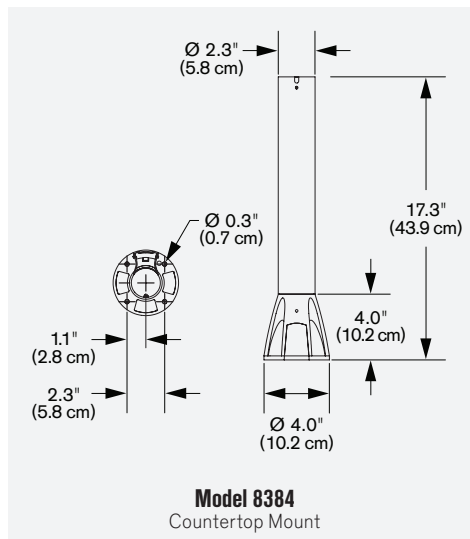

Phone: 800.524.2744 | Fax: 610.253.9521 | E-mail: sales@LCDarms.com | Web: www.LCDarms.com